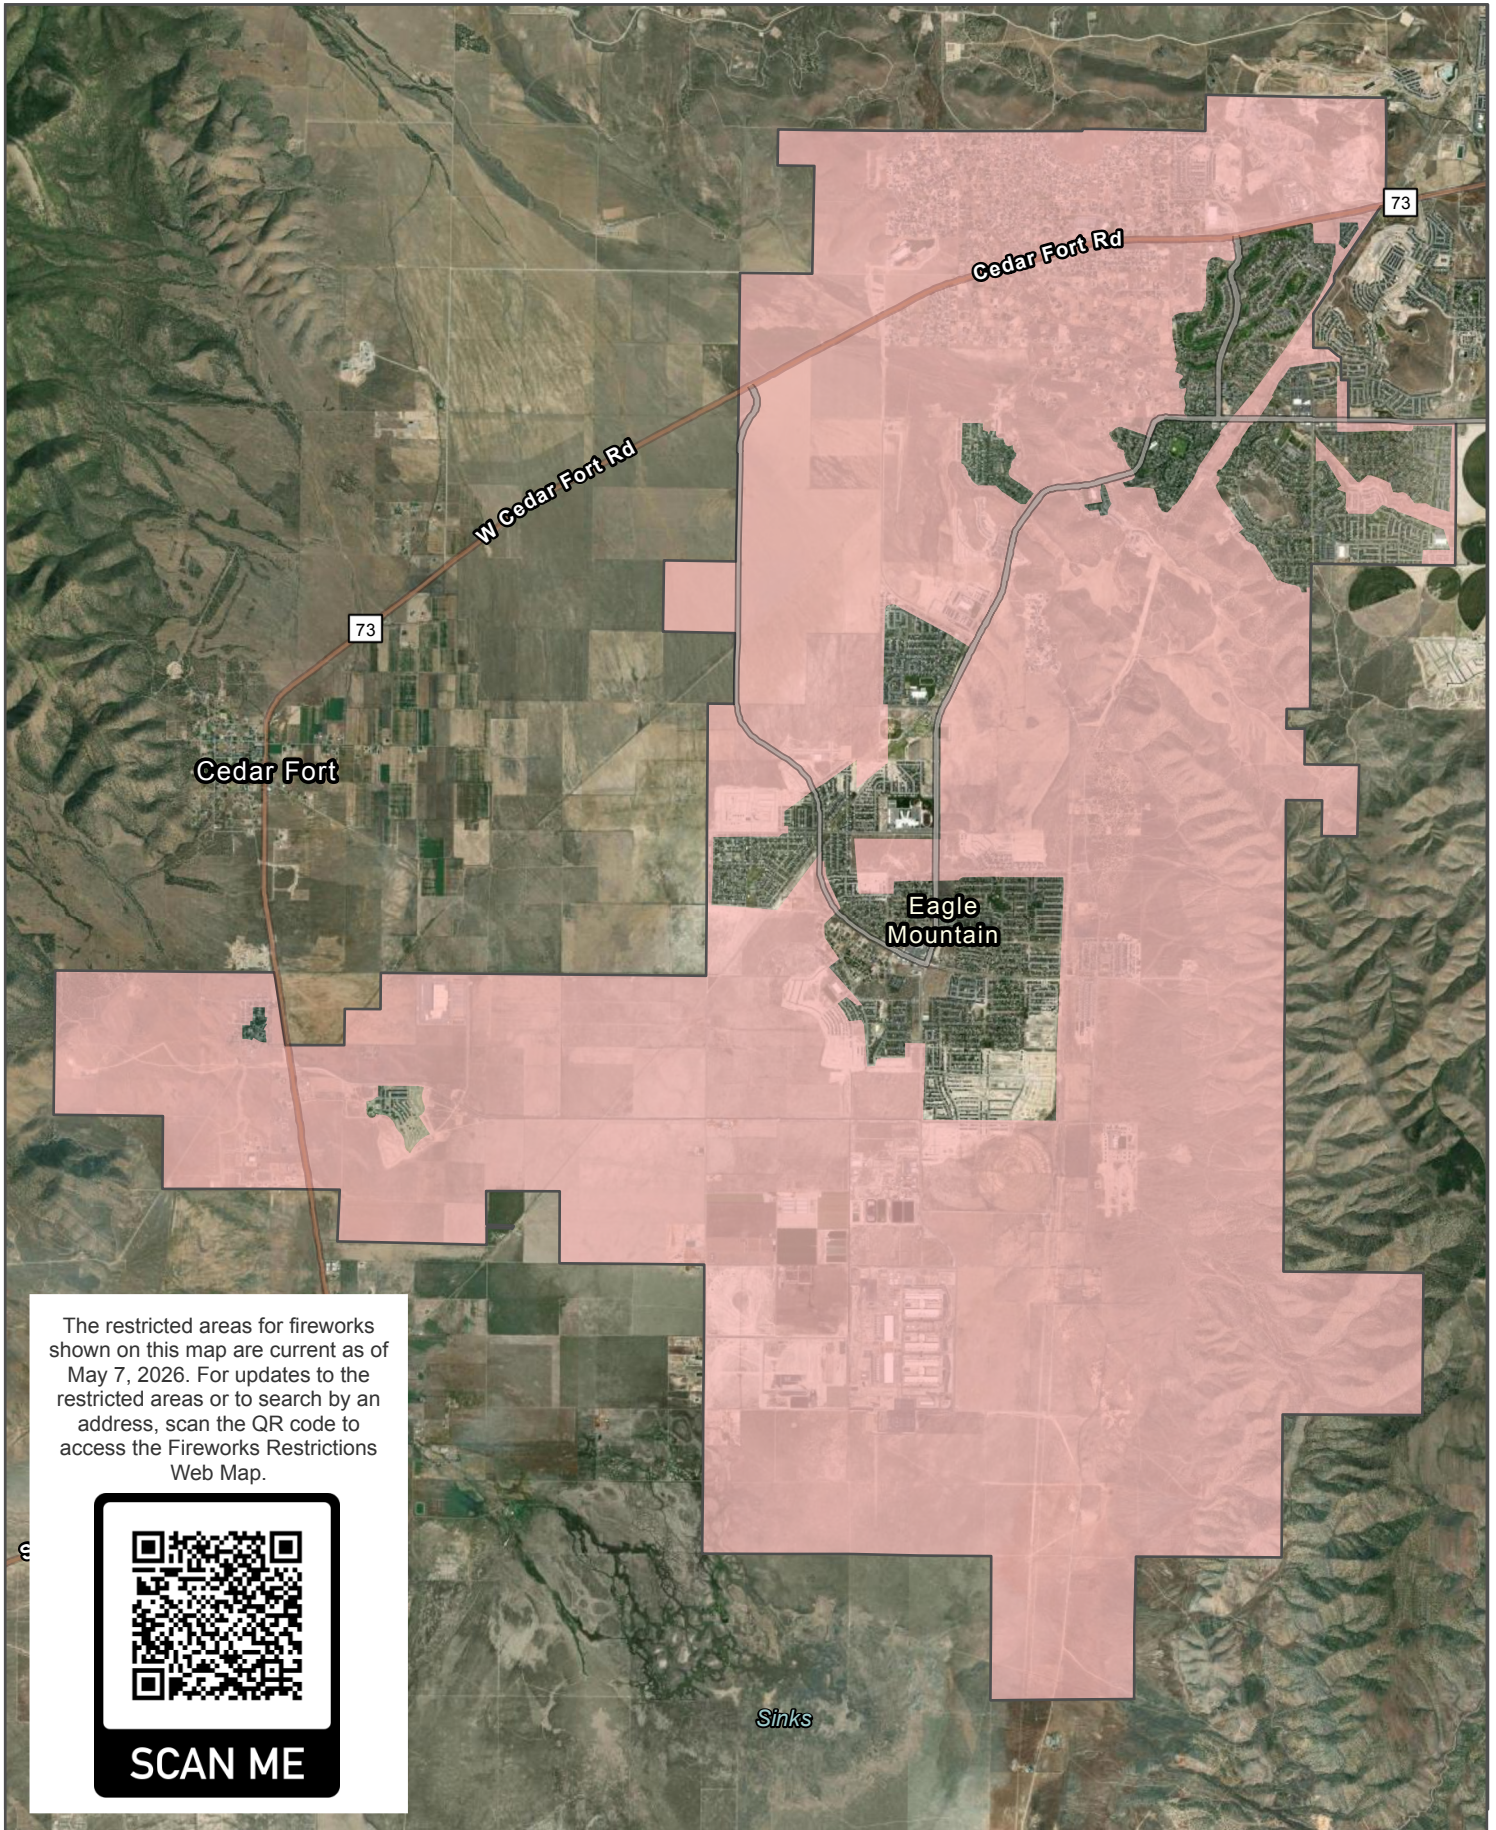

# Eagle Mountain Fireworks Restrictions 2026

The restricted areas for fireworks shown on this map are current as of May 7, 2026. For updates to the restricted areas or to search by an address, scan the QR code to access the Fireworks Restrictions Web Map.

**SCAN ME**

Legend	
	Municipal Boundaries
	2026 Fireworks Restrictions

Date: 5/7/2026