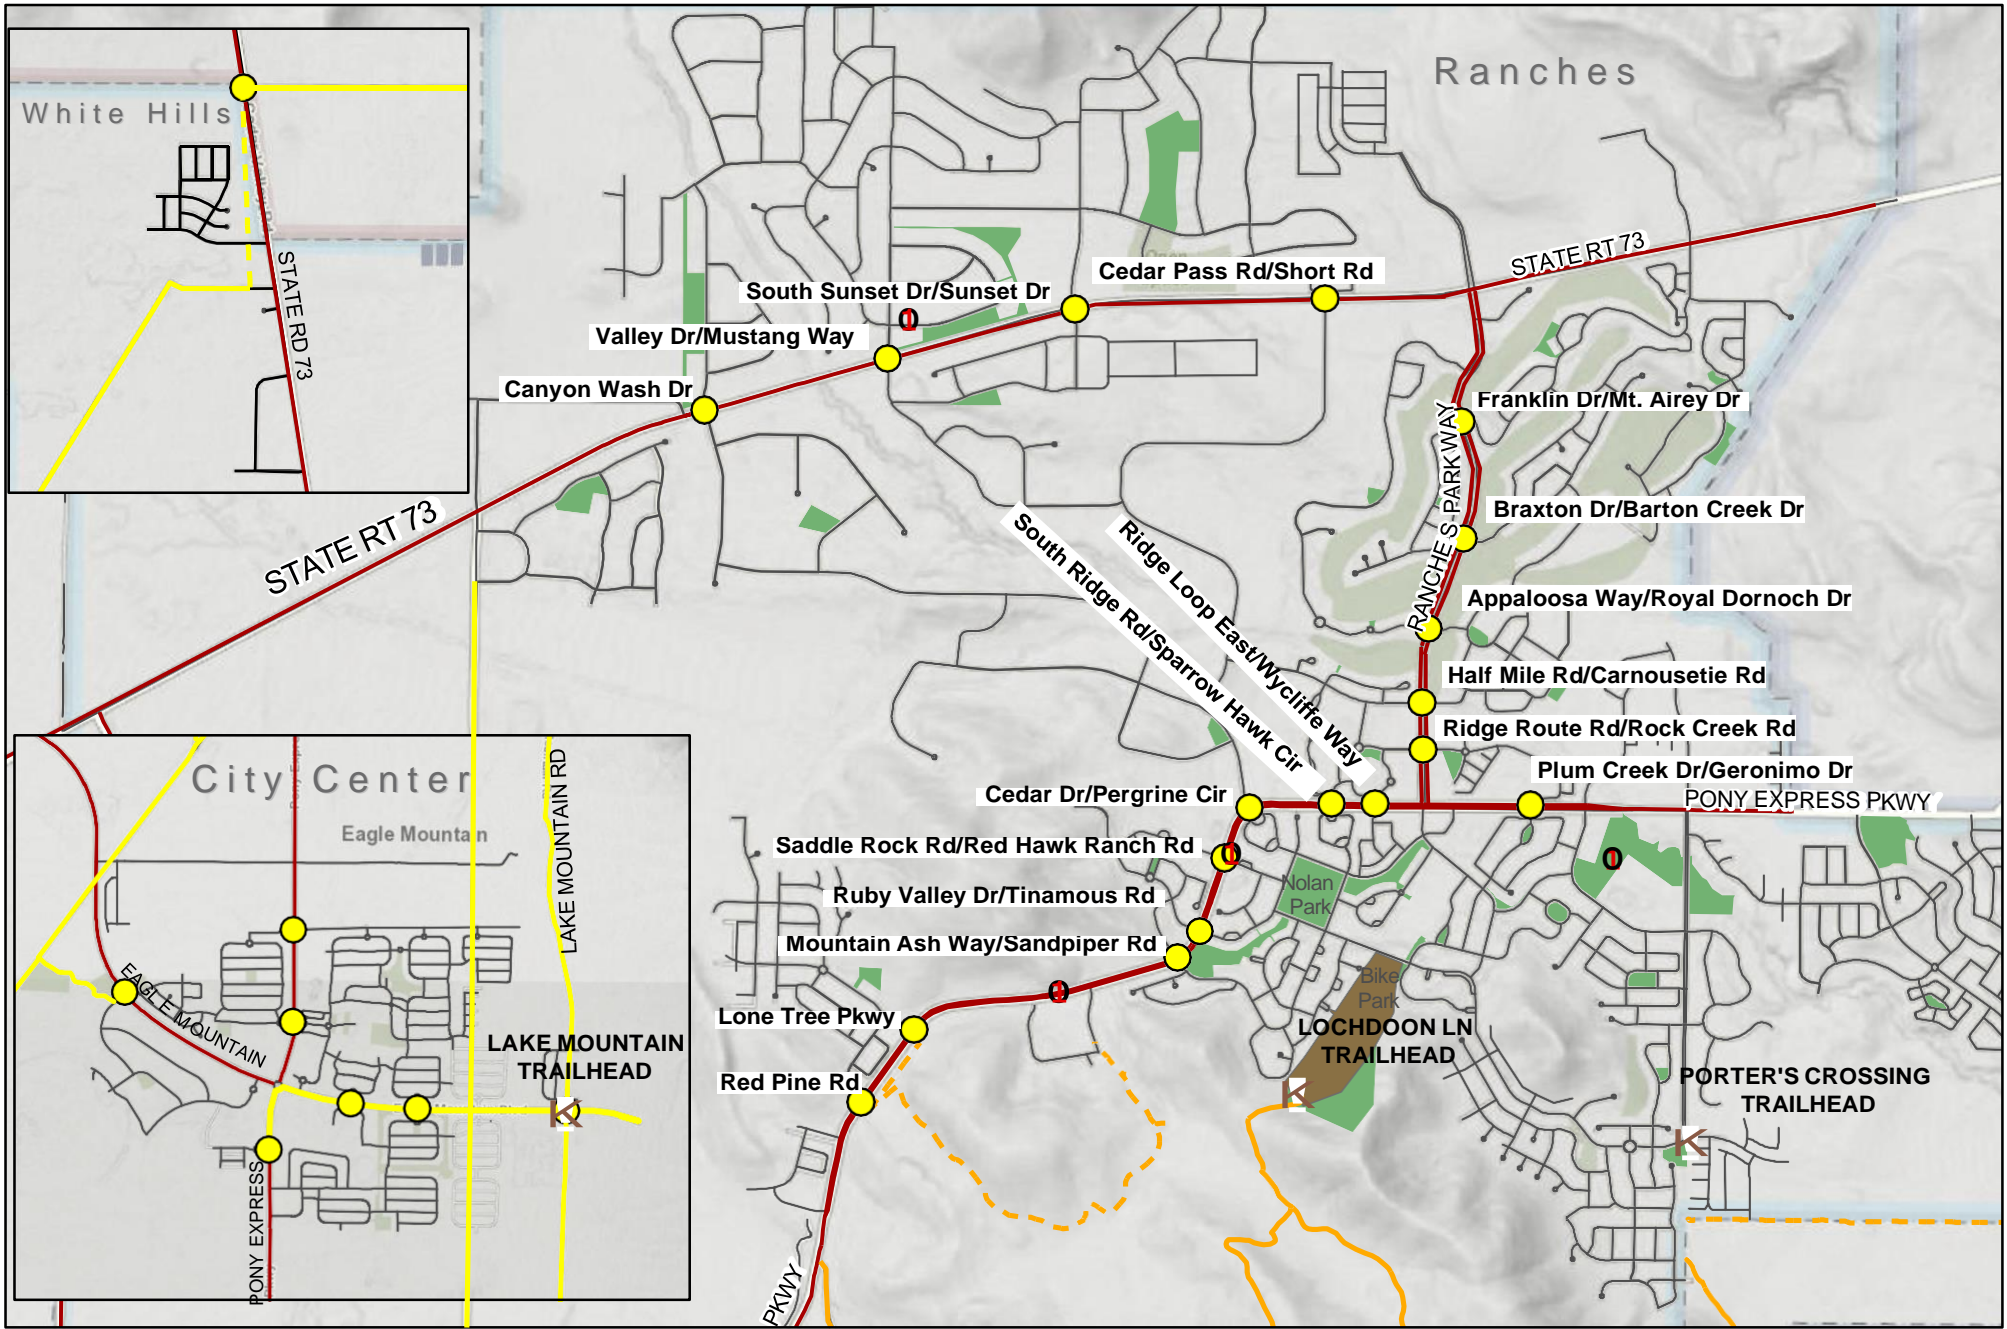

OHV Street Crossings

- EM Major Roads OHV Prohibited Use
- EM Major Roads OHV Permitted Use
- EM Streets Permitted Use
- Street Crossings
- ⓪ Schools
- K Trailhead