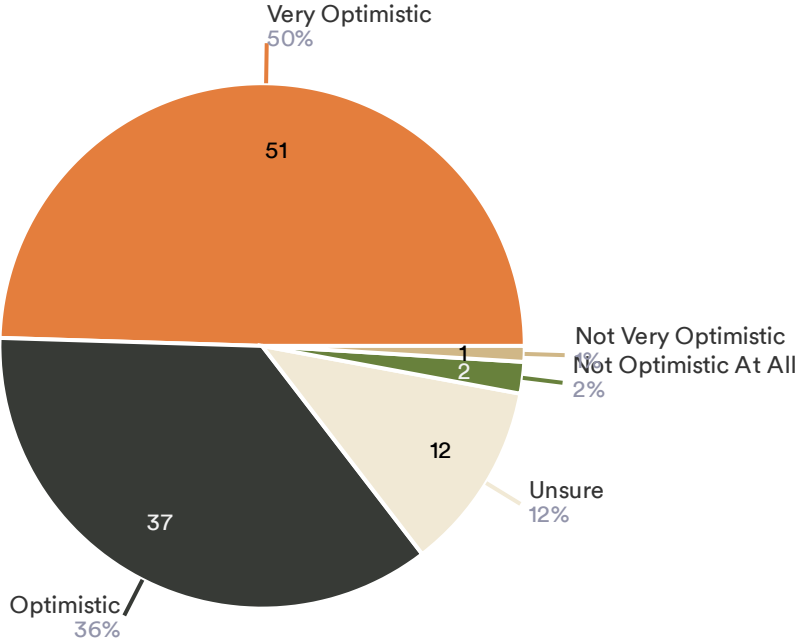

Eagle Mountain 2024 Business Climate Survey

What drew you to starting/opening a business in Eagle Mountain City?

176 Responses

Generally, how do you feel about the future of your business?

103 Responses

Very Optimistic Optimistic Unsure Not Optimistic At All Not Very Optimistic