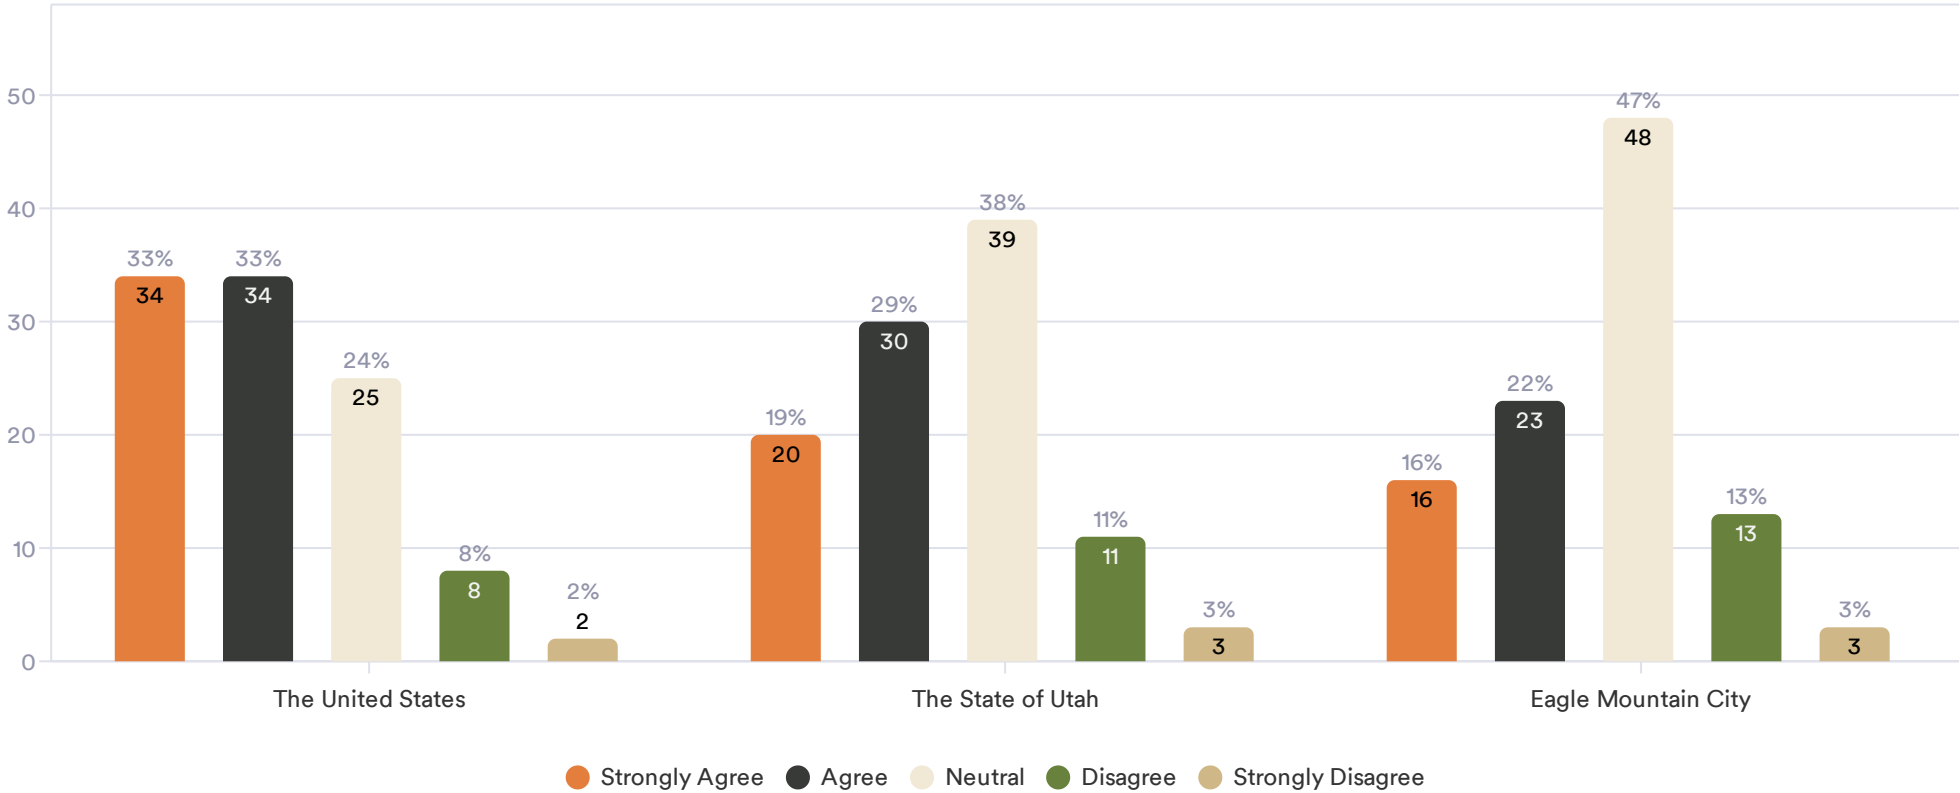

Eagle Mountain 2024 Business Climate Survey

OPTIONAL: Please share any regulations (summarized) you find are overly cumbersome, restrictive, and any other details that you think would help.

10 Responses- 93 Empty

Data	Responses
Boarding facilities are not a cities first choice for a business.	1
One of our locations has a lack of visibility due to the trees that block the customers view. Many people comment that they can not find that location. The city needs to make sure the landscaping is business friendly so businesses can use promotional resources and the visibility to allow the business to thrive.	1
Being able to use signage to draw attention to business	1
Since I operate from my home I would like to expand to a larger area with more land for equipment storage and out buildings. New land locations require me to build house first then storage and shop space not other way around. And areas with space often have the stupid HOAs that I refuse to own another home or property and be involved with them. I'll move to another city before I build in an area controlled by the HOA mafia.	1
Unnecessary regulations	1
The restrictions in allowing signage to advertise businesses. I understand the need to keep the community looking good, however I think the focus on limiting signage for businesses is aggravating and impeding our ability to keep customers in Eagle Mountain and spending their money here. I understand the need for professional signage, however limiting the businesses per the permits is not helping your small, local businesses survive and get the attention they need for success.	1
	1

Eagle Mountain 2024 Business Climate Survey

Please share your agreement with the following: The current economy of _____ is a major concern and will affect my ability to accomplish my goals.

103 Responses