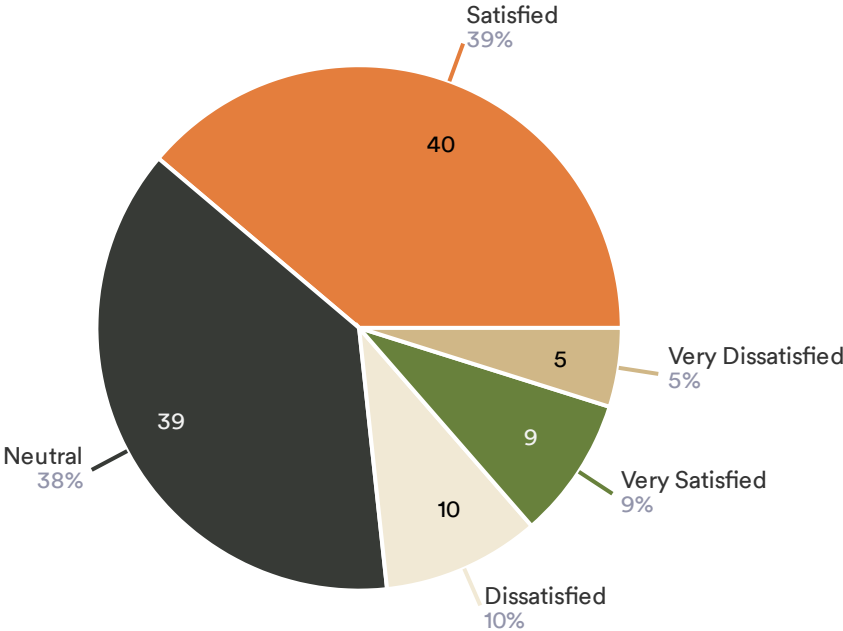

How satisfied are you with the way in which the City is managing Economic Growth?

103 Responses

● Satisfied ● Neutral ● Dissatisfied ● Very Satisfied ● Very Dissatisfied