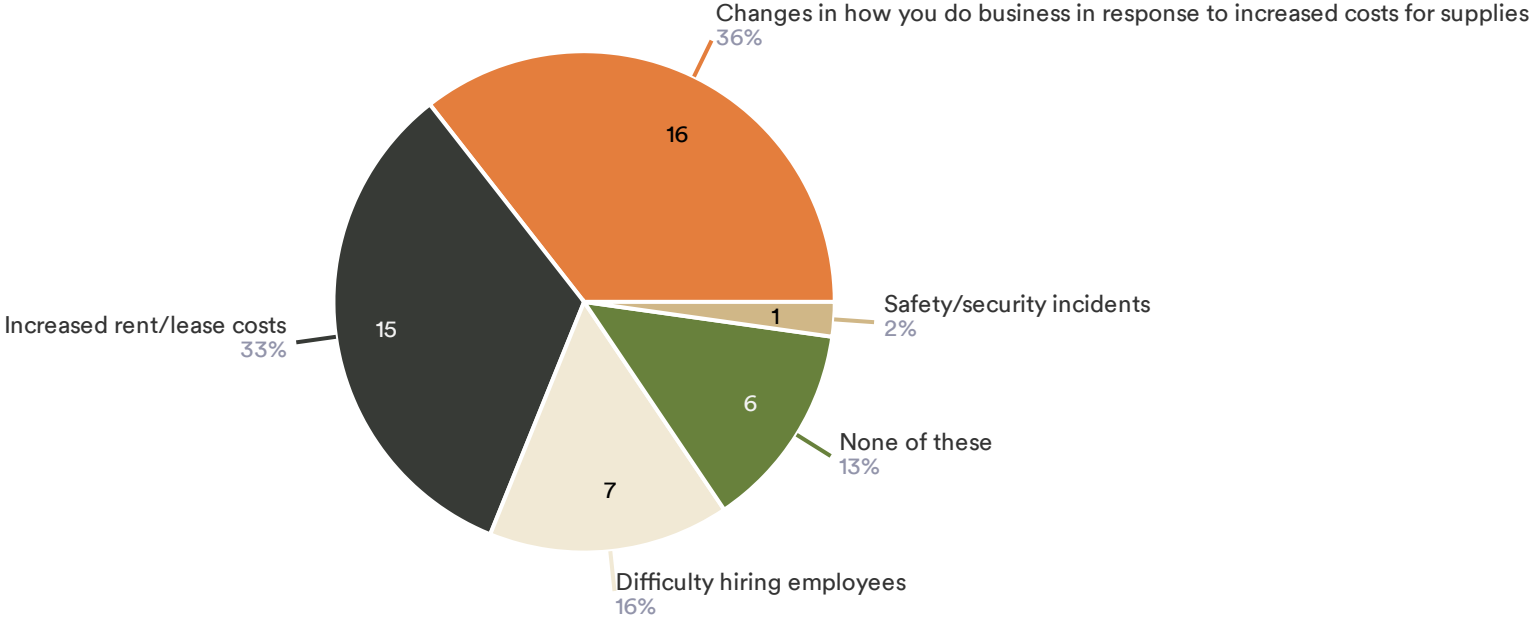

Eagle Mountain 2024 Business Climate Survey

In the past year, have you faced any of the following challenges? Select all that apply.

45 Responses- 72 Empty

- Changes in how you do business in response to increased costs for supplies
- Increased rent/lease costs
- Difficulty hiring employees
- None of these
- Safety/security incidents