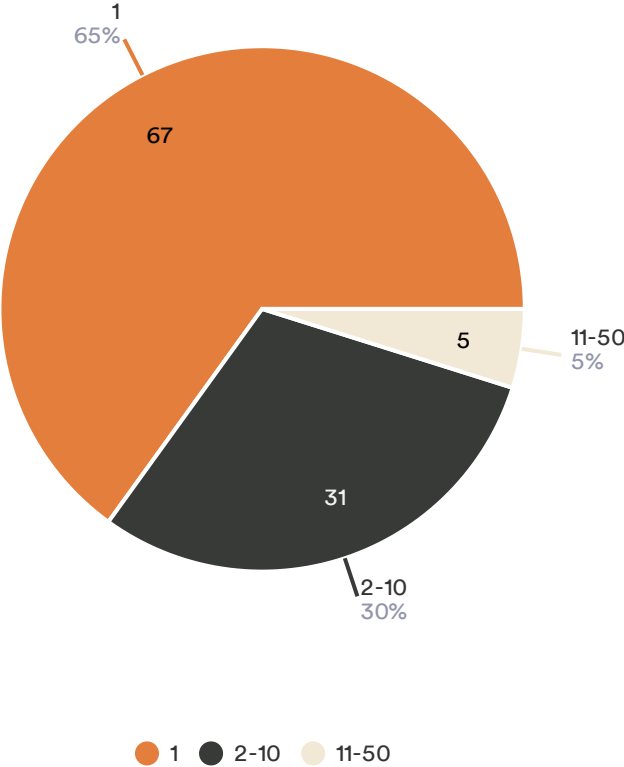

About how long has your business been operating in Eagle Mountain?

103 Responses

Eagle Mountain 2024 Business Climate Survey

Approximately how many FULL TIME employees does your business have? Count yourself as 1 employee (if applicable)

103 Responses

Eagle Mountain 2024 Business Climate Survey

Approximately how many PART TIME employees does your business have? Count yourself as 1 employee (if applicable)

103 Responses

Do you have additional locations outside of Eagle Mountain?