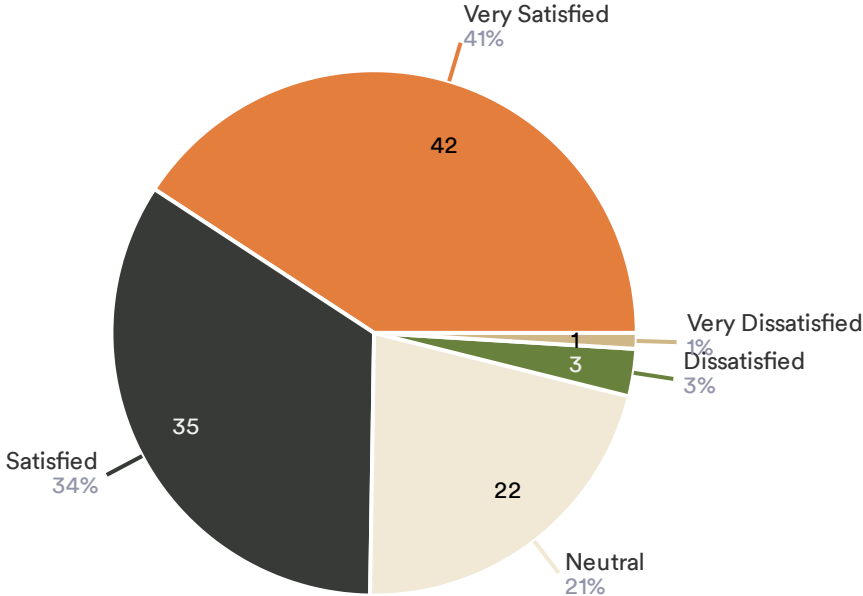

Eagle Mountain 2024 Business Climate Survey

Overall, how satisfied are you operating a business in Eagle Mountain?

103 Responses

● Very Satisfied ● Satisfied ● Neutral ● Dissatisfied ● Very Dissatisfied