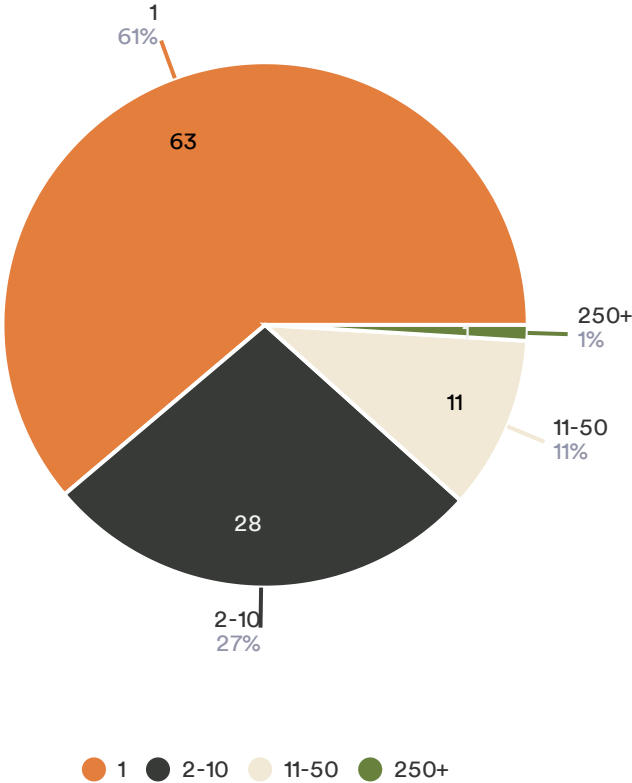

About how long has your business been operating in Eagle Mountain?

103 Responses

Eagle Mountain 2024 Business Climate Survey

Approximately how many FULL TIME employees does your business have? Count yourself as 1 employee (if applicable)

103 Responses

Eagle Mountain 2024 Business Climate Survey

Approximately how many PART TIME employees does your business have? Count yourself as 1 employee (if applicable)

103 Responses

Do you have additional locations outside of Eagle Mountain?