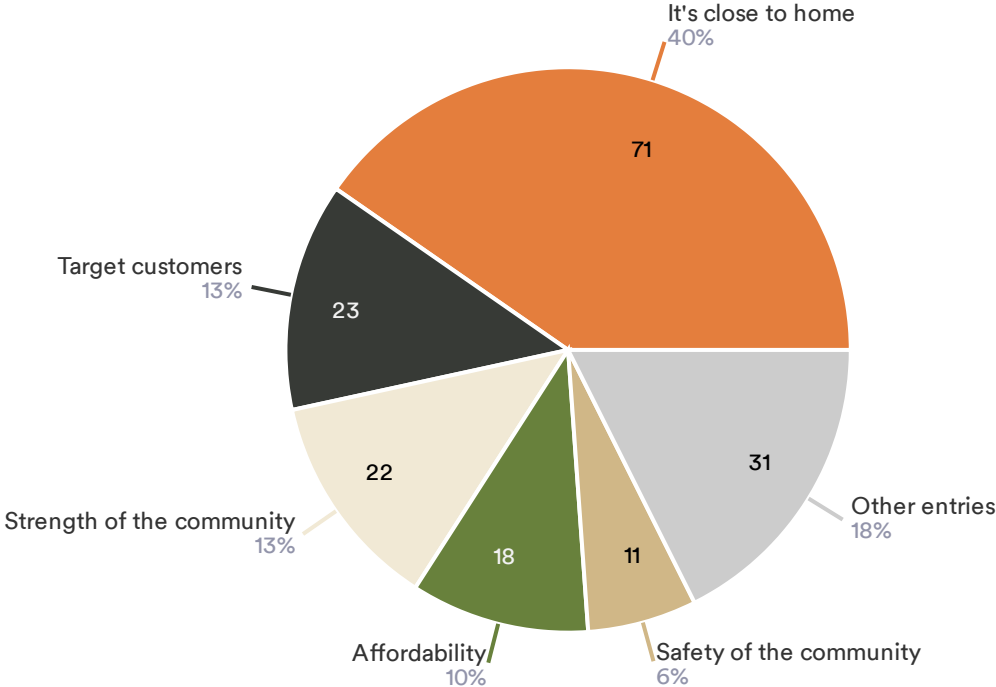

103 Responses

Eagle Mountain 2024 Business Climate Survey

Approximately how many PART TIME employees does your business have? Count yourself as 1 employee (if applicable)

103 Responses

Do you have additional locations outside of Eagle Mountain?

31 Responses- 72 Empty

● No ● Yes

Eagle Mountain 2024 Business Climate Survey

Which of the following, if any, applies to your business in Eagle Mountain? Select all that apply.

114 Responses

● Women-owned business ● None of the Above ● Veteran-owned business ● Minority-owned business ● Affiliated with a franchise ● Corporate Headquarters

Eagle Mountain 2024 Business Climate Survey

What drew you to starting/opening a business in Eagle Mountain City?

176 Responses

Generally, how do you feel about the future of your business?

103 Responses

Very Optimistic Optimistic Unsure Not Optimistic At All Not Very Optimistic