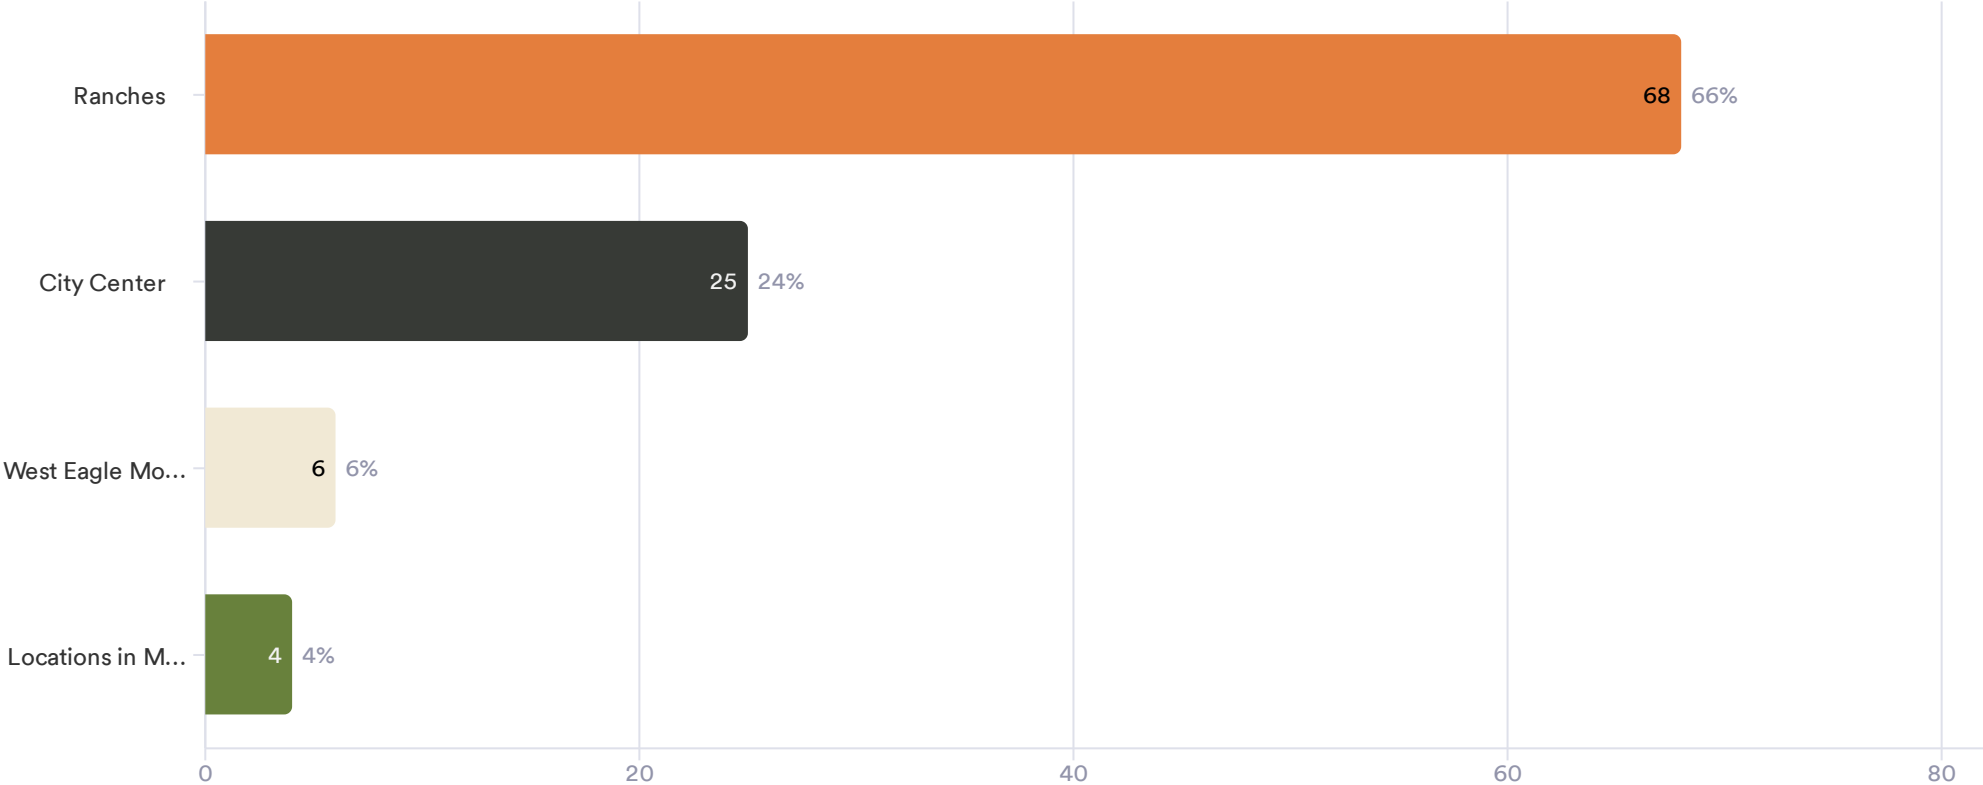

Where is your business located?

103 Responses